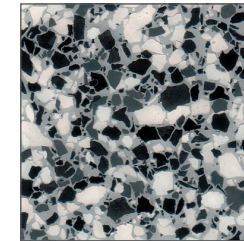

Coloured Flakes by COELAN

Australia

soil-orange

glow-red

wine-red

Alaska

ice-grey

fog-grey

rock-grey

Africa

ivory-beige

sahara-beige

coffee-brown

Atlantis

shell-white

ocean-green

deep-sea-black

No. 343
coral-red

No. 357
terrazzo-pastell

No. 006
grey

No. 101
grey-blue

No. 744
akoya

No. 745
silver-grey

No. 958
terrazzo-granite

No. 959
granite

No. 103
brown-grey

No. 104
beige-brown

No. 152
amber

No. 853
ochre-brown

No. 121
beige-melange

No. 538
aqua-marine

Colour deviations are possible due to printing techniques!