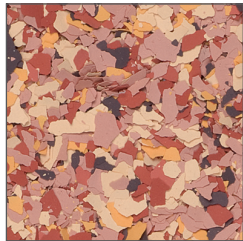

Coloured Flakes by COELAN

Australia

soil-orange

glow-red

wine-red

Alaska

ice-grey

fog-grey

rock-grey

Africa

ivory-beige

sahara-beige

coffee-brown

Atlantis

shell-white

ocean-green

deep-sea-black

No. 343
coral-red

No. 357
terrazzo-pastell

No. 006
grey

No. 101
grey-blue

No. 744
akoya

No. 745
silver-grey

No. 958
terrazzo-granite

No. 959
granite

No. 103
brown-grey

No. 104
beige-brown

No. 152
amber

No. 853
ochre-brown

No. 121
beige-melange

No. 538
aqua-marine

Colour deviations are possible due to printing techniques!