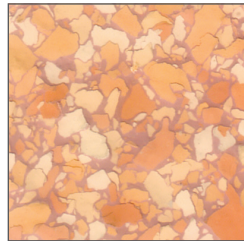

Coloured Flakes by COELAN

Australia

soil-orange

glow-red

wine-red

Alaska

ice-grey

fog-grey

rock-grey

Africa

ivory-beige

sahara-beige

coffee-brown

Atlantis

shell-white

ocean-green

deep-sea-black

No. 343
coral-red

No. 357
terrazzo-pastell

No. 006
grey

No. 101
grey-blue

No. 744
akoya

No. 745
silver-grey

No. 958
terrazzo-granite

No. 959
granite

No. 103
brown-grey

No. 104
beige-brown

No. 152
amber

No. 853
ochre-brown

No. 121
beige-melange

No. 538
aqua-marine

Colour deviations are possible due to printing techniques!