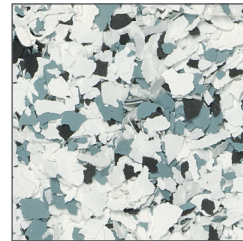

Coloured Flakes by COELAN

Australia

soil-orange

glow-red

wine-red

Alaska

ice-grey

fog-grey

rock-grey

Africa

ivory-beige

sahara-beige

coffee-brown

Atlantis

shell-white

ocean-green

deep-sea-black

No. 343
coral-red

No. 357
terrazzo-pastell

No. 006
grey

No. 101
grey-blue

No. 744
akoya

No. 745
silver-grey

No. 958
terrazzo-granite

No. 959
granite

No. 103
brown-grey

No. 104
beige-brown

No. 152
amber

No. 853
ochre-brown

No. 121
beige-melange

No. 538
aqua-marine

Colour deviations are possible due to printing techniques!