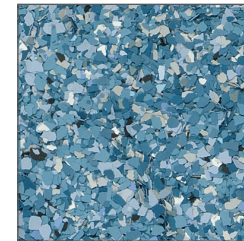

Coloured Flakes by COELAN

Australia

soil-orange

glow-red

wine-red

Alaska

ice-grey

fog-grey

rock-grey

Africa

ivory-beige

sahara-beige

coffee-brown

Atlantis

shell-white

ocean-green

deep-sea-black

No. 343
coral-red

No. 357
terrazzo-pastell

No. 006
grey

No. 101
grey-blue

No. 744
akoya

No. 745
silver-grey

No. 958
terrazzo-granite

No. 959
granite

No. 103
brown-grey

No. 104
beige-brown

No. 152
amber

No. 853
ochre-brown

No. 121
beige-melange

No. 538
aqua-marine

Colour deviations are possible due to printing techniques!