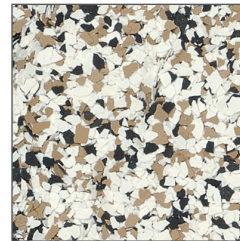

Coloured Flakes by COELAN

Australia

soil-orange

glow-red

wine-red

Alaska

ice-grey

fog-grey

rock-grey

Africa

ivory-beige

sahara-beige

coffee-brown

Atlantis

shell-white

ocean-green

deep-sea-black

No. 343
coral-red

No. 357
terrazzo-pastell

No. 006
grey

No. 101
grey-blue

No. 744
akoya

No. 745
silver-grey

No. 958
terrazzo-granite

No. 959
granite

No. 103
brown-grey

No. 104
beige-brown

No. 152
amber

No. 853
ochre-brown

No. 121
beige-melange

No. 538
aqua-marine

Colour deviations are possible due to printing techniques!