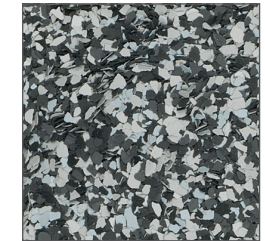

Coloured Flakes by COELAN

Australia

soil-orange

glow-red

wine-red

Alaska

ice-grey

fog-grey

rock-grey

Africa

ivory-beige

sahara-beige

coffee-brown

Atlantis

shell-white

ocean-green

deep-sea-black

No. 343
coral-red

No. 357
terrazzo-pastell

No. 006
grey

No. 101
grey-blue

No. 744
akoya

No. 745
silver-grey

No. 958
terrazzo-granite

No. 959
granite

No. 103
brown-grey

No. 104
beige-brown

No. 152
amber

No. 853
ochre-brown

No. 121
beige-melange

No. 538
aqua-marine

Colour deviations are possible due to printing techniques!